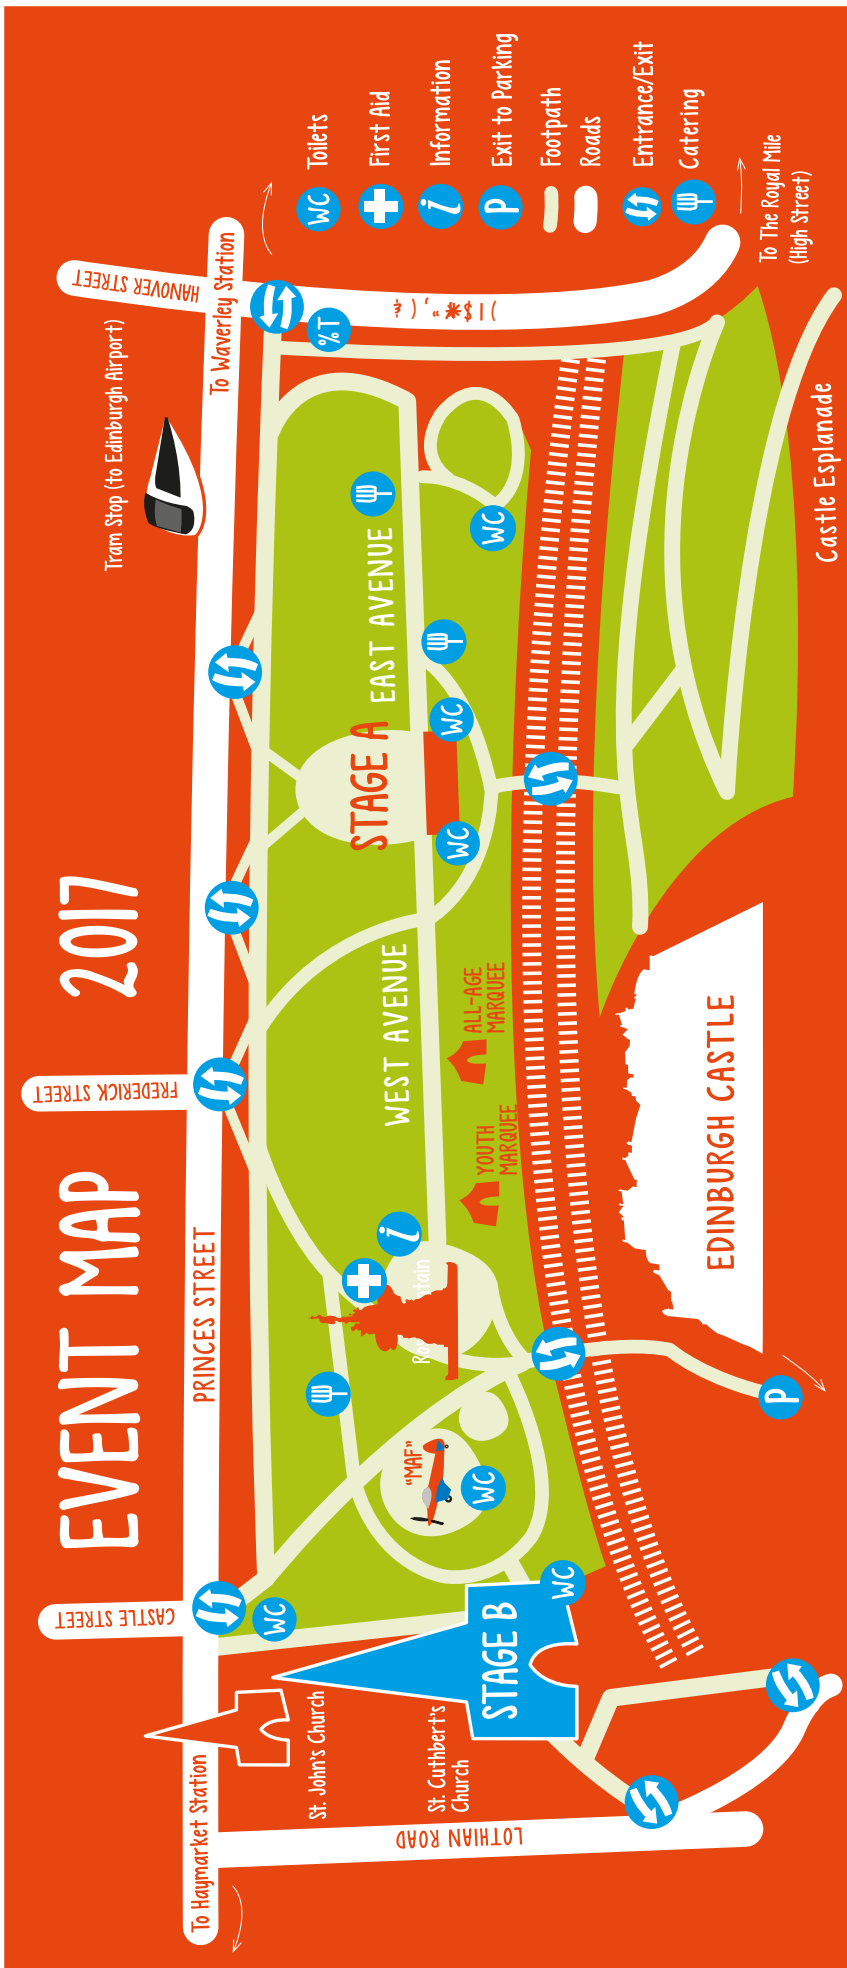

Event Map 2017

- Interfaith Group on Domestic Abuse
- Jesus: The Evidence
- World Day of Prayer
- Presbytery of England
- City of Edinburgh Methodist Church
- Greenside Parish Church, Edinburgh
- Scotland's Churches Trust
- Scottish Pilgrim Routes Forum
- The Guild
- St. Ninian's Parish Church, Dunfermline
- Dr Graham's Homes
- St Andrew's & St George's West
- Feed the Minds
- General Trustees / Law Department
- Ecumenical Relations
- Stewardship and Finance
- Borderline
- Church and Society Council
- Torrance Parish Church
- The Salvation Army
- Scottish Bible Society
- World Mission Council
- National Youth Assembly
- Mission & Discipleship Council
- Ministries Council
- The Diaconate
- Donation Envelopes & Print
- Path of Renewal
- CompassionUK
- Liberton Kirk / SEECAT
- Malawi Fruits
- Listen Well Scotland
- EMMS International
- Preditos
- Tearfund
- Fischy Music

WEST AVENUE

- Alpha Scotland
- Safeguarding Service
- Dunfermline Abbey Church
- OikoCredit UK and Ireland
- Embrace the Middle East
- Christian Aid
- YMCA Scotland
- Prospects
- CrossReach
- Place for Hope & The Iona Community
- Presbytery of West Lothian
- The Boys' Brigade & Girls' Brigade in Scotland
- SU Scotland
- Sanctuary First
- St Andrew's Church, Carlisle
- Cumbrae Parish Church
- The Leprosy Mission Scotland
- Council of Assembly
- Buchan Calling
- Grasping the Nettle
- Dalgety Parish Church
- All-Age Marquee
- Hadeel / Palcrafts
- Langside Parish Church
- Safe Families for Children
- Blythwood Care
- Vine Trust
- Abernethy Adventure Centres
- Linlithgow St. Michael's

Congregation ●
Exhibitors ●

Marquee positions are for guidance only and may be subject to change for practical and/or operational reasons on the day.